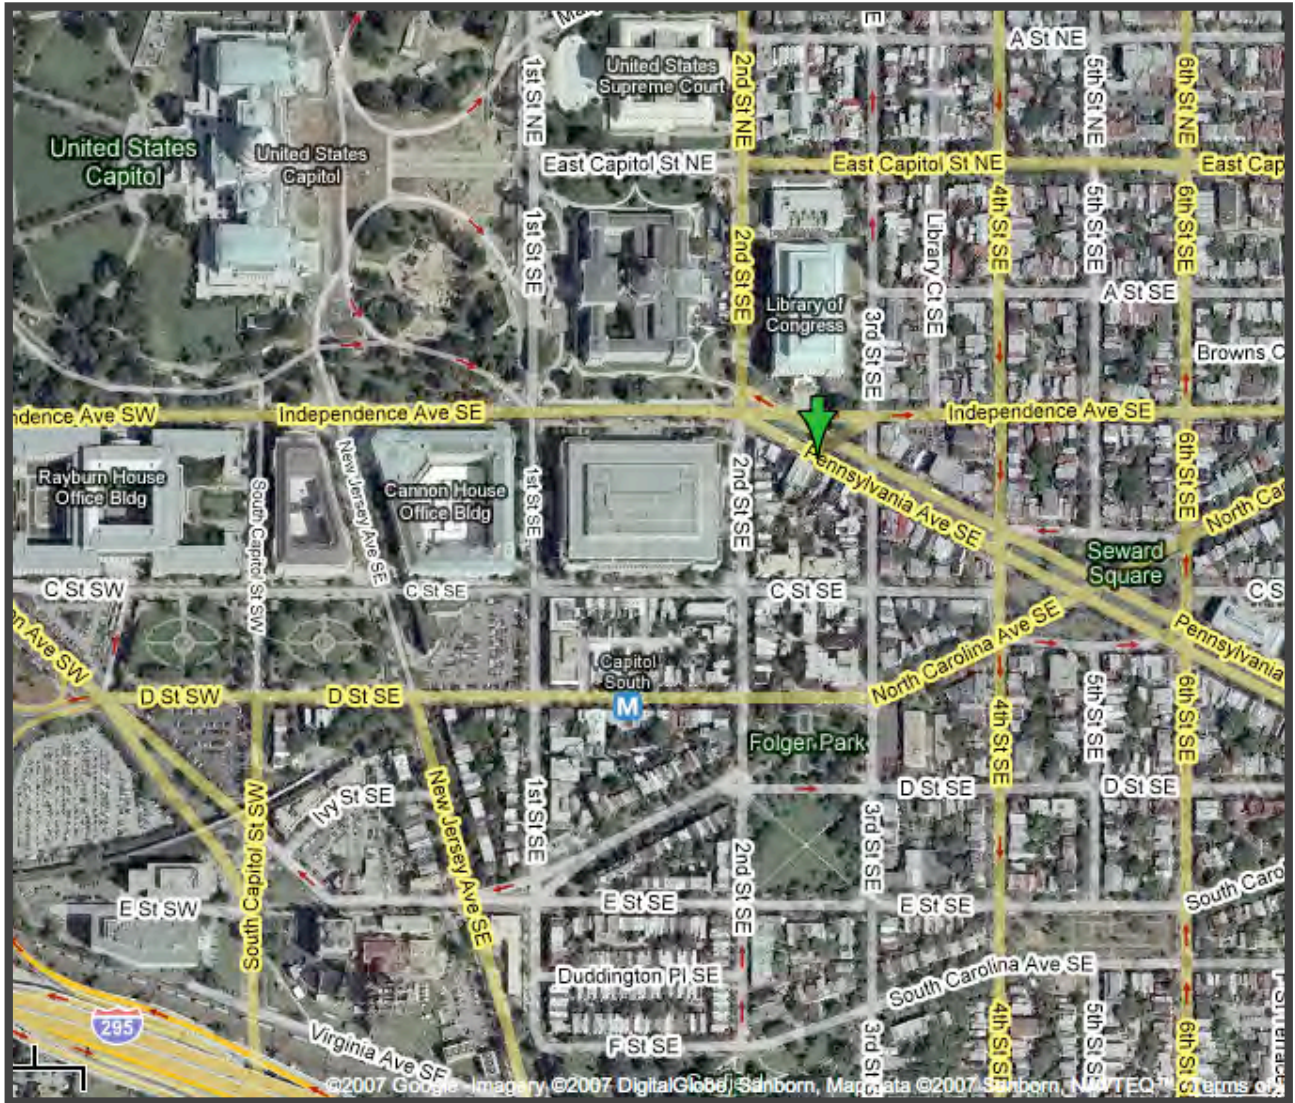

## Sonoma Restaurant Map and Directions

Sonoma Restaurant is located at 223 Pennsylvania Avenue, Southeast, on Capitol Hill. It is located on the South Side of Pennsylvania Avenue.

The restaurant is situated between 2nd and 3rd Streets Southeast, two blocks east of the US Capitol (Canon House Office Building), and four blocks north of the 295 freeway.

The nearest metro is Capitol Hill South, two and a half blocks southwest of the restaurant, an 8-minute walk. Indicated by the blue "M" on the map.

Parking is available on Pennsylvania Avenue (metered) and in the blocks surrounding the restaurant. There is a parking lot located on the North side of Pennsylvania, between 3<sup>rd</sup> and 4<sup>th</sup> Streets, SE.